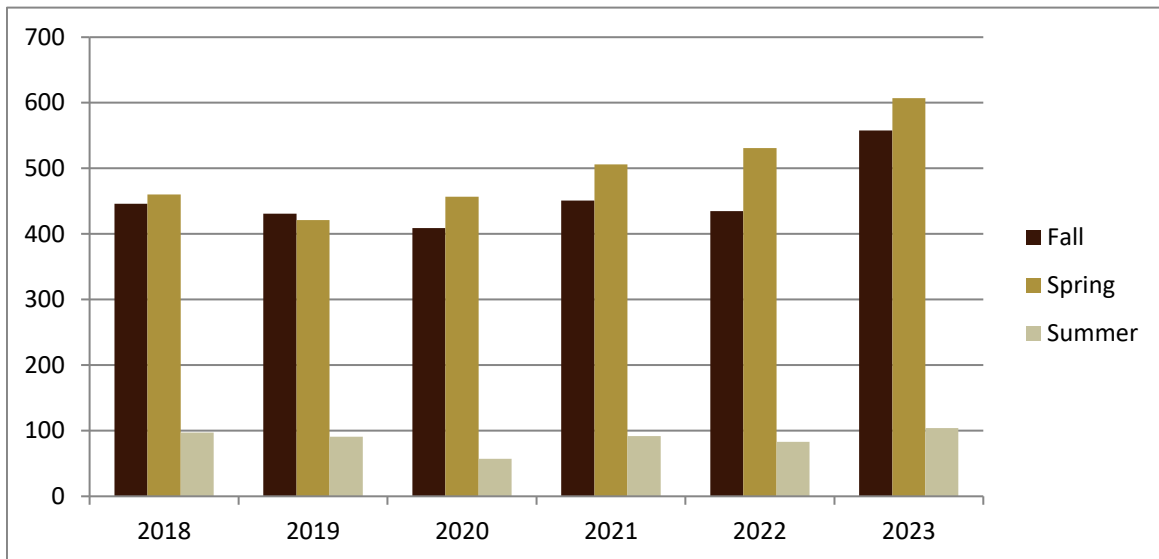

# SMSU Psychology Program

## Course Data

Academic Years 2018 to 2023

Enrolled by Term						
	2018	2019	2020	2021	2022	2023
Fall	446	431	409	451	435	558
Spring	460	421	457	506	531	607
Summer	97	91	57	92	83	104
<b>Grand Total</b>	<b>1,003</b>	<b>943</b>	<b>923</b>	<b>1,049</b>	<b>1,049</b>	<b>1,269</b>