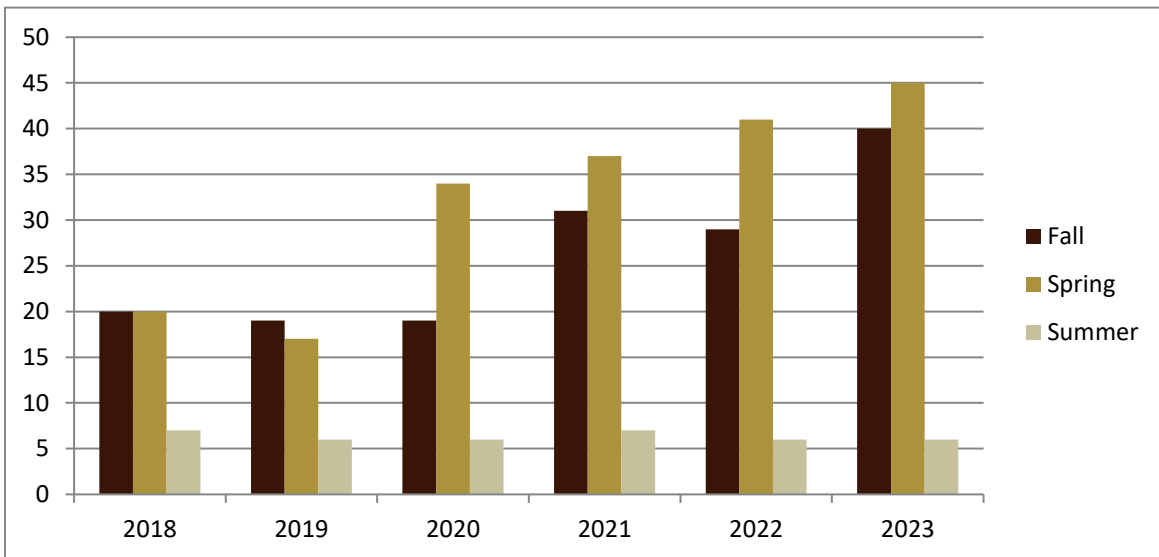

SMSU Psychology Program

Course Data

Academic Years 2018 to 2023

Courses by Term						
	2018	2019	2020	2021	2022	2023
Fall	20	19	19	31	29	40
Spring	20	17	34	37	41	45
Summer	7	6	6	7	6	6
Grand Total	47	42	59	75	76	91